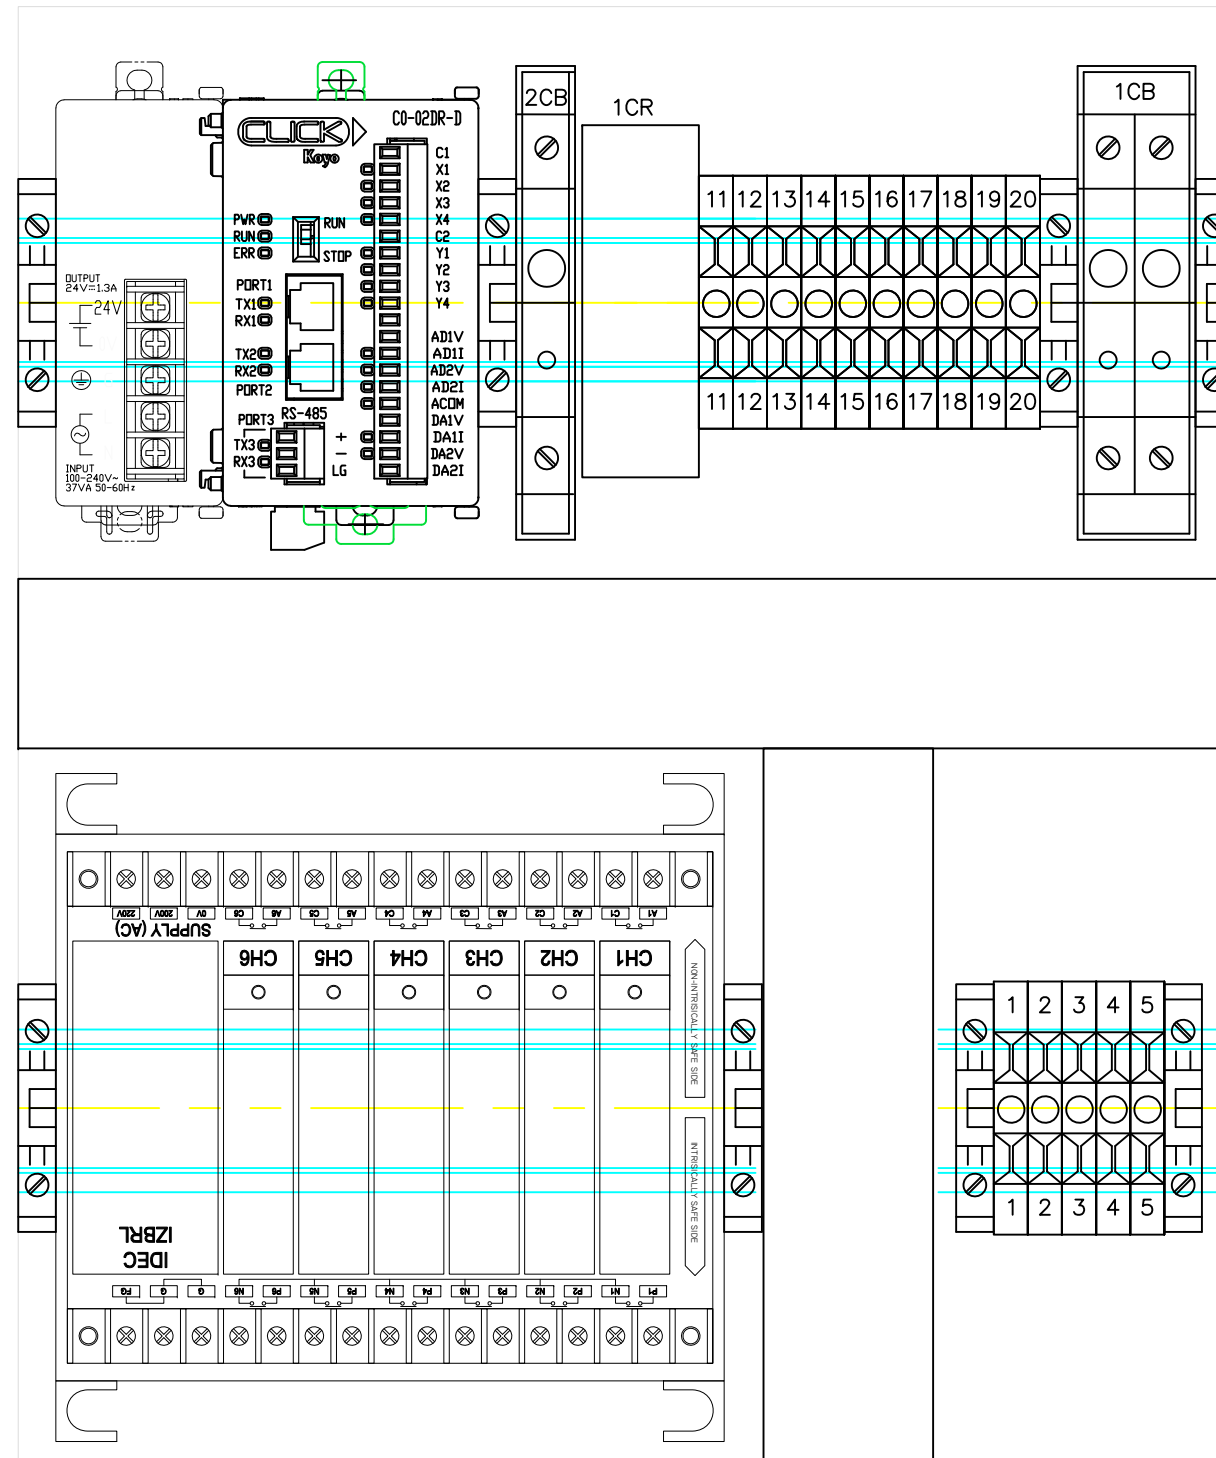

LIQUID LEVEL MONITOR

www.PetroPanels.com

Fuel System Controls

HIGH LEVEL

NORMAL LEVEL

LOW LEVEL

PUMP ON

SYSTEM ALARM

ALARM RESET

NEMA 4X 12X10X06

General Notes:

Project Name and Address:
Norwegian Cruise Line
Great Stirrup Cay
Fuel System Controls

PetroPanels.com

Lakeside Petroleum Service llc

Fuel System Controls
Critical Mission Applications

Date: 01/23/13	Sheet #
Weight : n/a	E3.1
Scale : n/a	
Drawing # : WDOG-ELE E3.1	

Revision: WDOG-ELE E3.1, 1/28/2013 10:26:18 AM