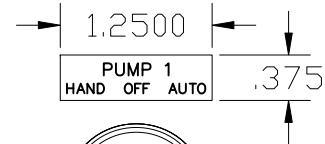

LIQUID LEVEL MONITOR

www.PetroPanels.com

Fuel System Controls

HIGH LEVEL

NORMAL LEVEL

LOW LEVEL

PUMP ON

SYSTEM ALARM